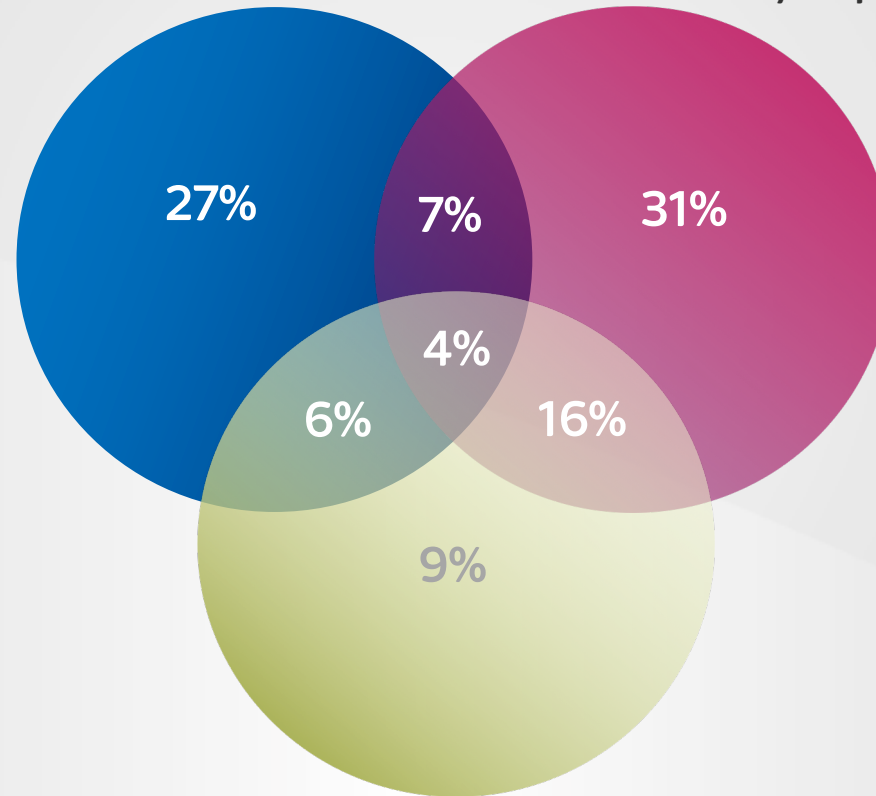

5.5m Adults 1634

watch **sky atlantic** in a month

live and recorded - set top box

any vod platform

social network platforms

Watched live or recorded via stb in last month

Watched on any vod platform in last month

Followed on social networking platforms in last month