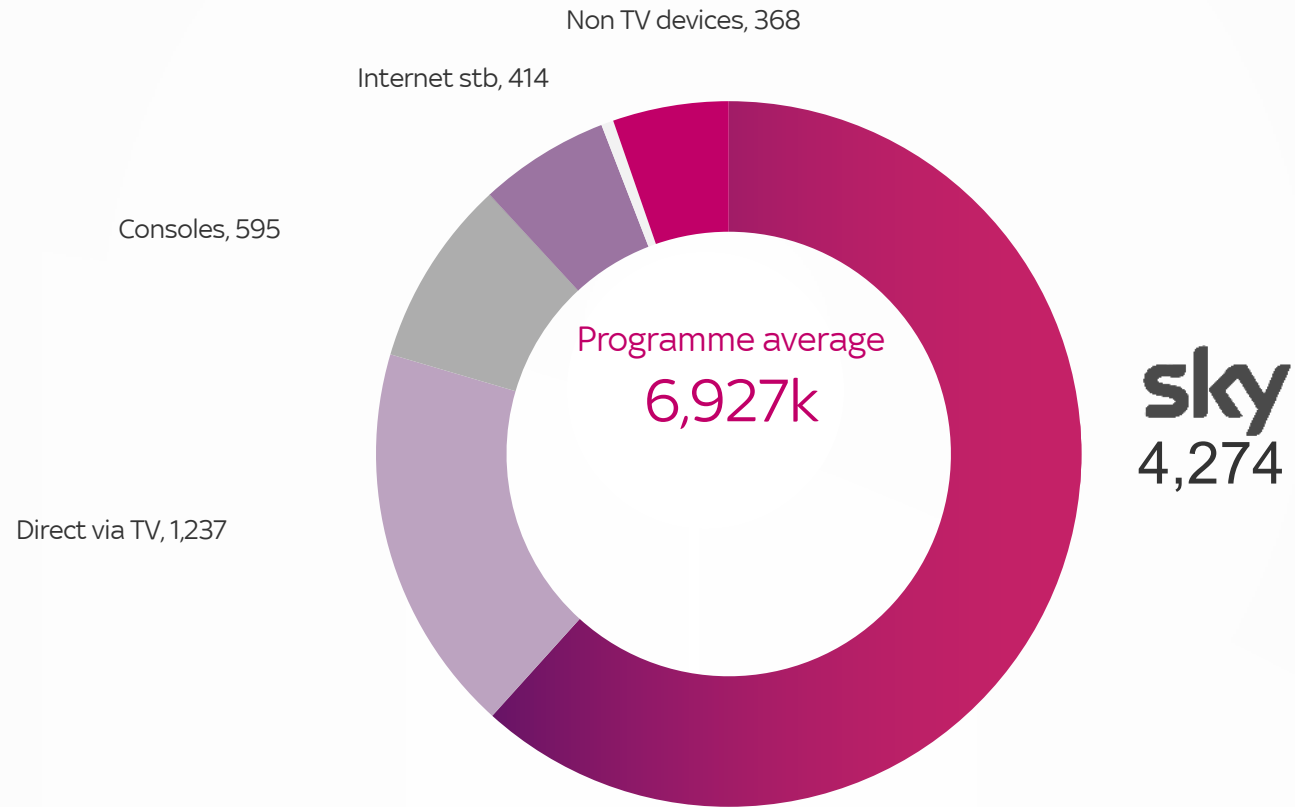

sky | MEDIA

Event TV

Game of Thrones

sky atlantic

Game of Thrones

Source: live, recorded and post tx on demand based on BARB / Tech Edge, 28 day consolidated viewing (based on all tx),
Post tx On Demand based on BARB non linear (via TRP), Sky Go based on BARB Dovetail, based on all inds within 28 days of final tx

Game of Thrones

All figures are in average programme 000's Source: based on Inds BARB panel (TV based devices) 28 day consolidated viewing, non TV set based on BARB Dovetail 4 screen report, (7 days) non TV set is based on BARB Dovetail (Sky Go)