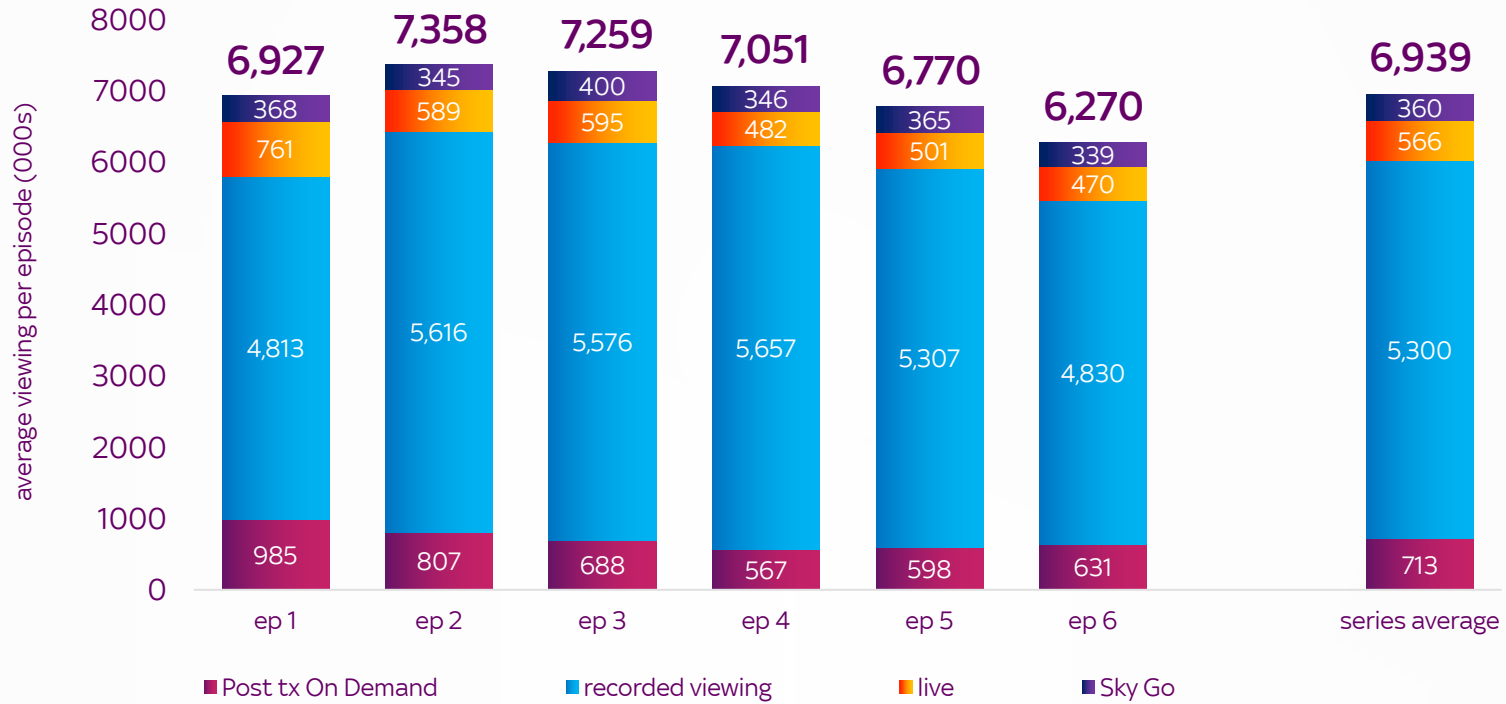

sky | MEDIA

Event TV

Game of Thrones

sky atlantic

Game of Thrones

Source: live, recorded and post tx on demand based on BARB / Tech Edge, 28 day consolidated viewing (based on all tx),
Post tx On Demand based on BARB non linear (via TRP), Sky Go based on BARB Dovetail, based on all inds within 28 days of final tx

Game of Thrones

All figures are in average programme 000's Source: based on Inds BARB panel (TV based devices) 28 day consolidated viewing, non TV set based on BARB Dovetail 4 screen report, (7 days) non TV set is based on BARB Dovetail (Sky Go)