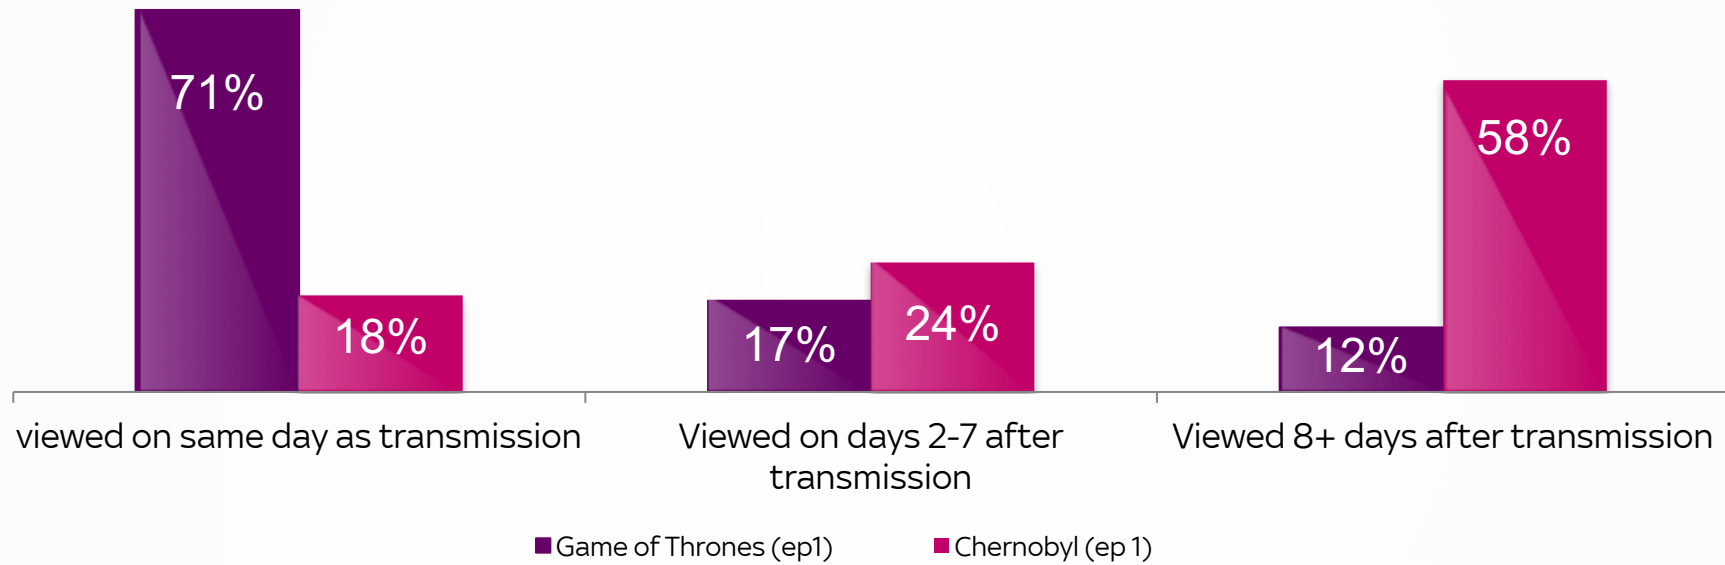

sky | MEDIA

Snowball TV

Chernobyl

sky atlantic

Chernobyl

Source: live, recorded and post tx on demand based on BARB / Tech Edge, 28 day consolidated viewing (based on all tx),
Post tx On Demand based on BARB non linear (via TRP), Sky Go based on BARB Dovetail, based on all inds within 28 days of final tx

Chernobyl grew with word of mouth

Source: BARB based on 28 day data, includes all tx, Google data from Google analytics (index vs highest point)

Content discovery affects when viewers consume content

Source: BARB based on 28 day data, includes all tx