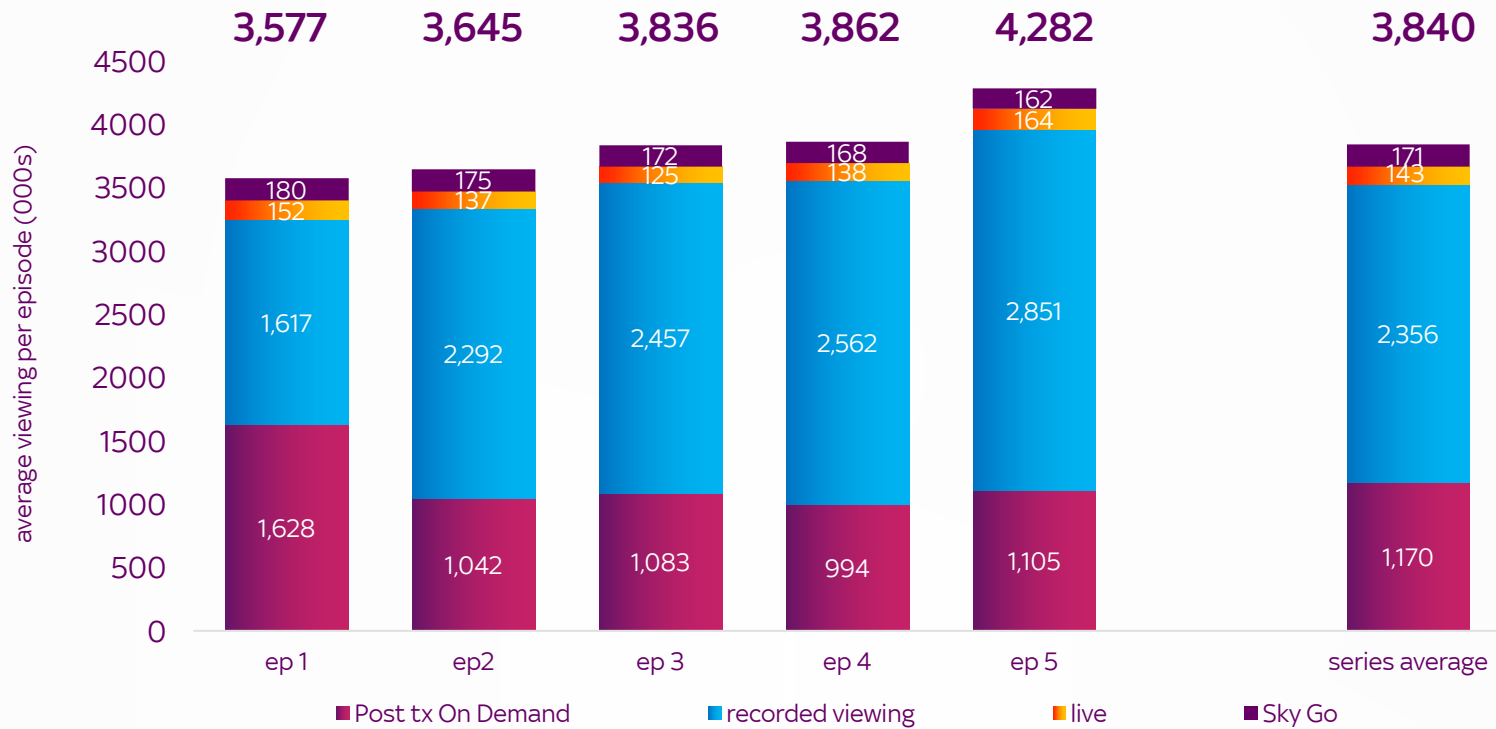

sky | MEDIA

Snowball TV

Chernobyl

sky atlantic

Chernobyl

Source: live, recorded and post tx on demand based on BARB / Tech Edge, 28 day consolidated viewing (based on all tx),
Post tx On Demand based on BARB non linear (via TRP), Sky Go based on BARB Dovetail, based on all inds within 28 days of final tx

Chernobyl grew with word of mouth

Source: BARB based on 28 day data, includes all tx, Google data from Google analytics (index vs highest point)

Content discovery affects when viewers consume content

Source: BARB based on 28 day data, includes all tx