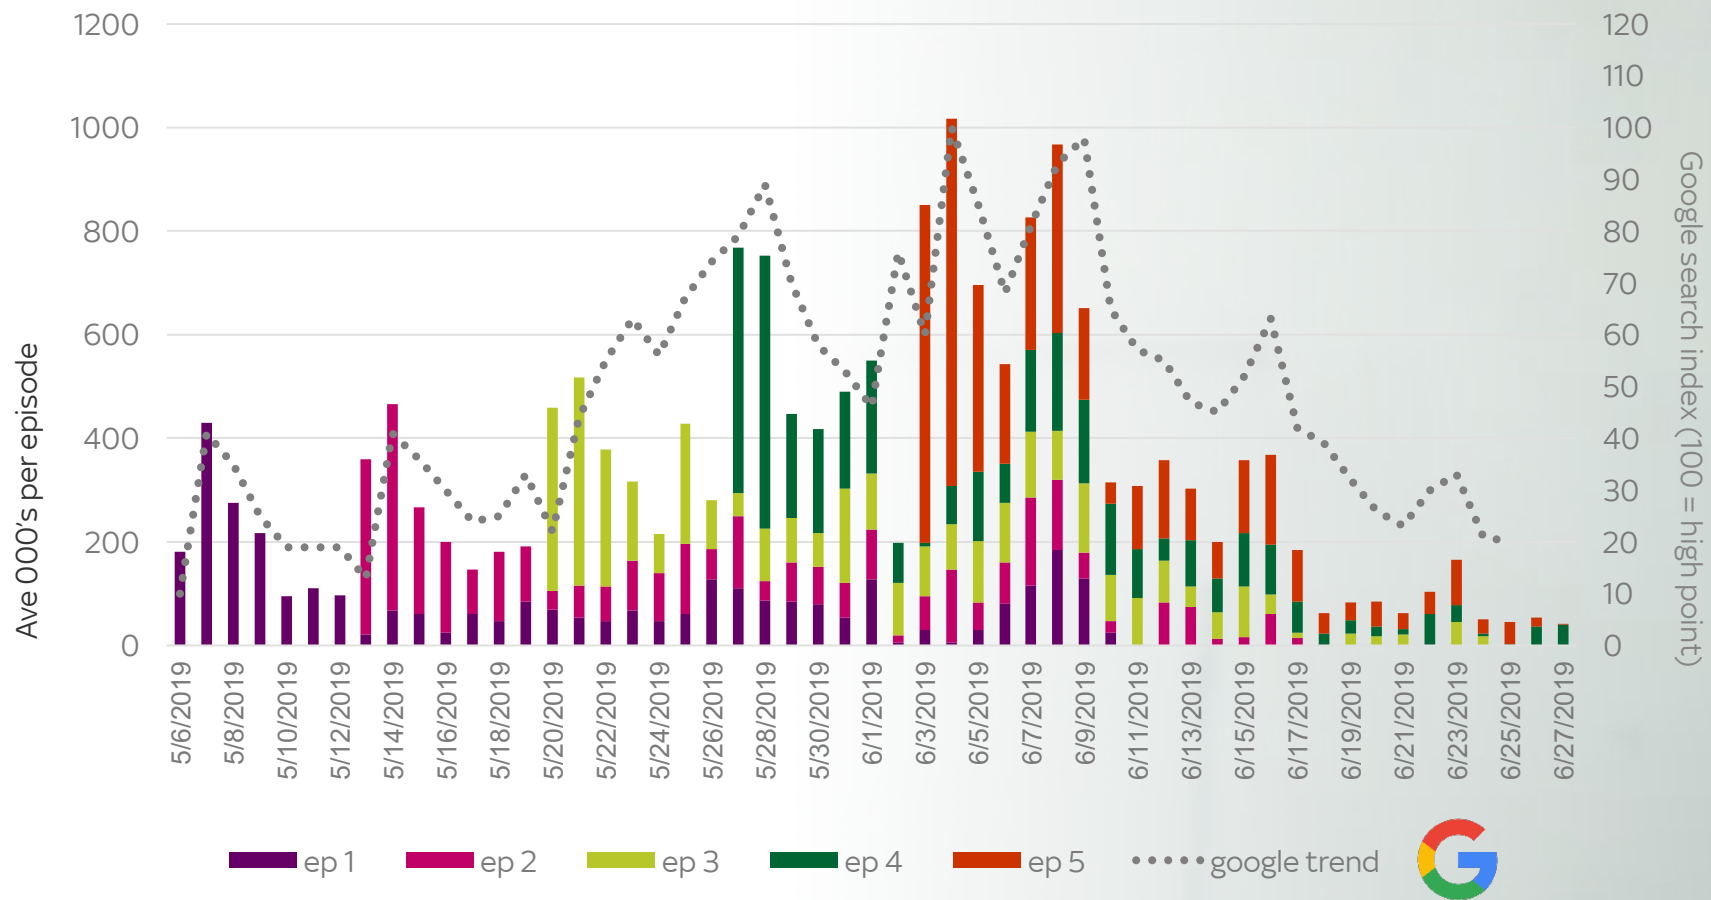

sky | MEDIA

Snowball TV

Chernobyl

sky atlantic

Chernobyl

Source: live, recorded and post tx on demand based on BARB / Tech Edge, 28 day consolidated viewing (based on all tx),
Post tx On Demand based on BARB non linear (via TRP), Sky Go based on BARB Dovetail, based on all inds within 28 days of final tx

Chernobyl grew with word of mouth

Source: BARB based on 28 day data, includes all tx, Google data from Google analytics (index vs highest point)

Content discovery affects when viewers consume content

Source: BARB based on 28 day data, includes all tx